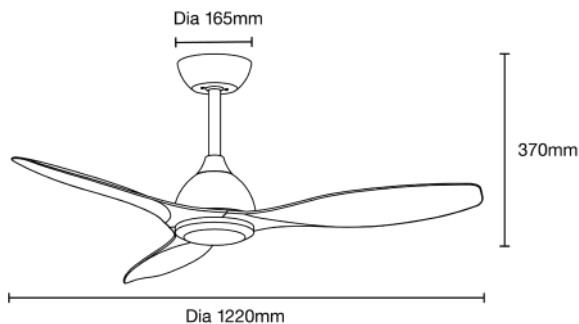

36W 1220MM (48") SMART DC CEILING FAN 3 ABS BLADES WITH WIFI REMOTE CONTROL

SPECIFICATIONS

Model Name	ELITE DC
Model Numbers	MEDC123W Matt White MEDC123M Matt Black MEDC123MW Matt Black/Walnut
Power Wattage / Motor	36W DC
Voltage / Frequency	220-240Va.c. 50-60Hz
Air Movement (m³/hr)	
Maximum RPM	Up to 238 RPM
Airflow Efficiency	Up to 389m³/hr per watt
Speed 6 (Highest)	14,000m³/hr
Speed 5	11,200m³/hr
Speed 4	9,120m³/hr
Speed 3	7,750m³/hr
Speed 2	6,290m³/hr
Speed 1 (Lowest)	4,680m³/hr
Materials / Blade	ABS blade
Number of Blades	3
Blade Pitch	10°
Hangsure Canopy	10°
Lighting Wattage / Type	N/A
Colour Temperature	N/A
Lumens Output	N/A
Rated Lifetime	N/A
Dimmable	N/A

REMOTE CONTROL

Control	
Light	N/A
CCT	N/A
Fan	Off only
Fan Speed Setting	6
Other Features	Summer/winter reverse mode Breeze mode Sleep mode
Timer	Off only - 1hr, 4hr or 8hr
Power	1 x A23 12V batteries (supplied)
Size	145 x 42mm
Radio Frequency	433Mhz

SHIPPING

Model Numbers	Carton Size			Carton Quantity	Carton Gross Weight (Kg)
	H (mm)	W (mm)	L (mm)		
MEDC123W	240	220	690	1	6.1
MEDC123M	240	220	690	1	6.1
MEDC123MW	240	220	690	1	6.1

INSTALLATION

Installation	By licensed electrician only
Warranty	6* year warranty (*3 year in-home + additional 3 year replacement on the motor only)

DIMENSIONS

* Product must be installed by licensed electrician if not warranty will be void. Visit website for further information regarding warranty terms and conditions. Specification and imagery subject to change without prior notice. Last updated Sept 2023.

Aust/NZ Approval No. SAA-